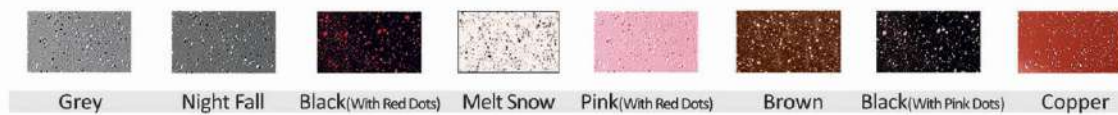

Inner Marble Color

Exterior Color

Die-Cast Aluminum Cookware
Design Korea A Items

Design Korea B

Die-Cast Aluminum Cookware Design Korea B Items

Casserole
Size: 32cm

Casserole
Size: 28cm

Casserole
Size: 24cm