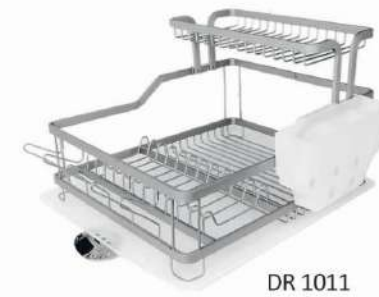

Jar with lids

DR 1011

DR 1012

DR 1013

Capacity: 20L
Kitchen Rice Storage Bin

Capacity: 6L

Capacity: 8L

Capacity: 10L