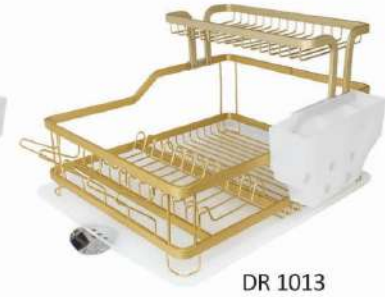

Jar with lids

DR 1011

DR 1012

DR 1013

Capacity: 20L
Kitchen Rice Storage Bin

Capacity: 6L

Capacity: 8L

Capacity: 10L