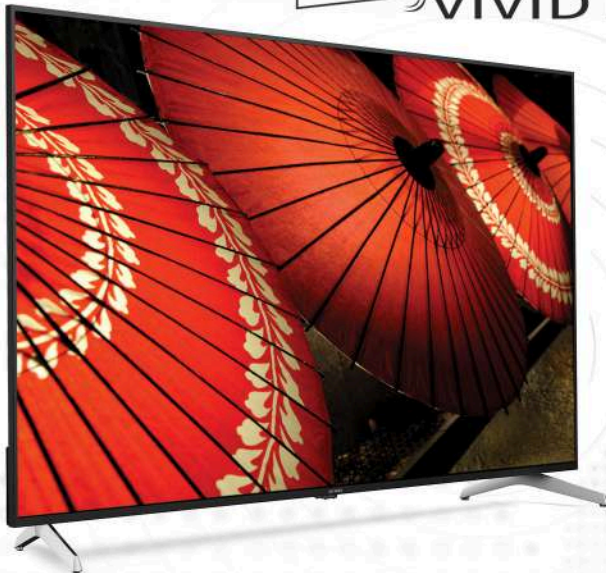

Ultra Bass Technology

Smart TV
Android Operating System

WiFi

LAN

**H.265
HEVC**
High Efficiency Video Coding

DVB-T2

CPU
Quad-core

e-share

Bluetooth

**178°
Viewing Angle**

Dolby

**3D DIGITAL
COMB FILTER**

**3xHDMI
PC/PT**

**2xUSB
MEDIA PLAYER**

SPDIF

**REAL COLOR
EXTRA**

**Wide Color
Expander 2**

**Smart
Energy
Saving**

ایوا

فقط با ضمانت گاندو سرویس